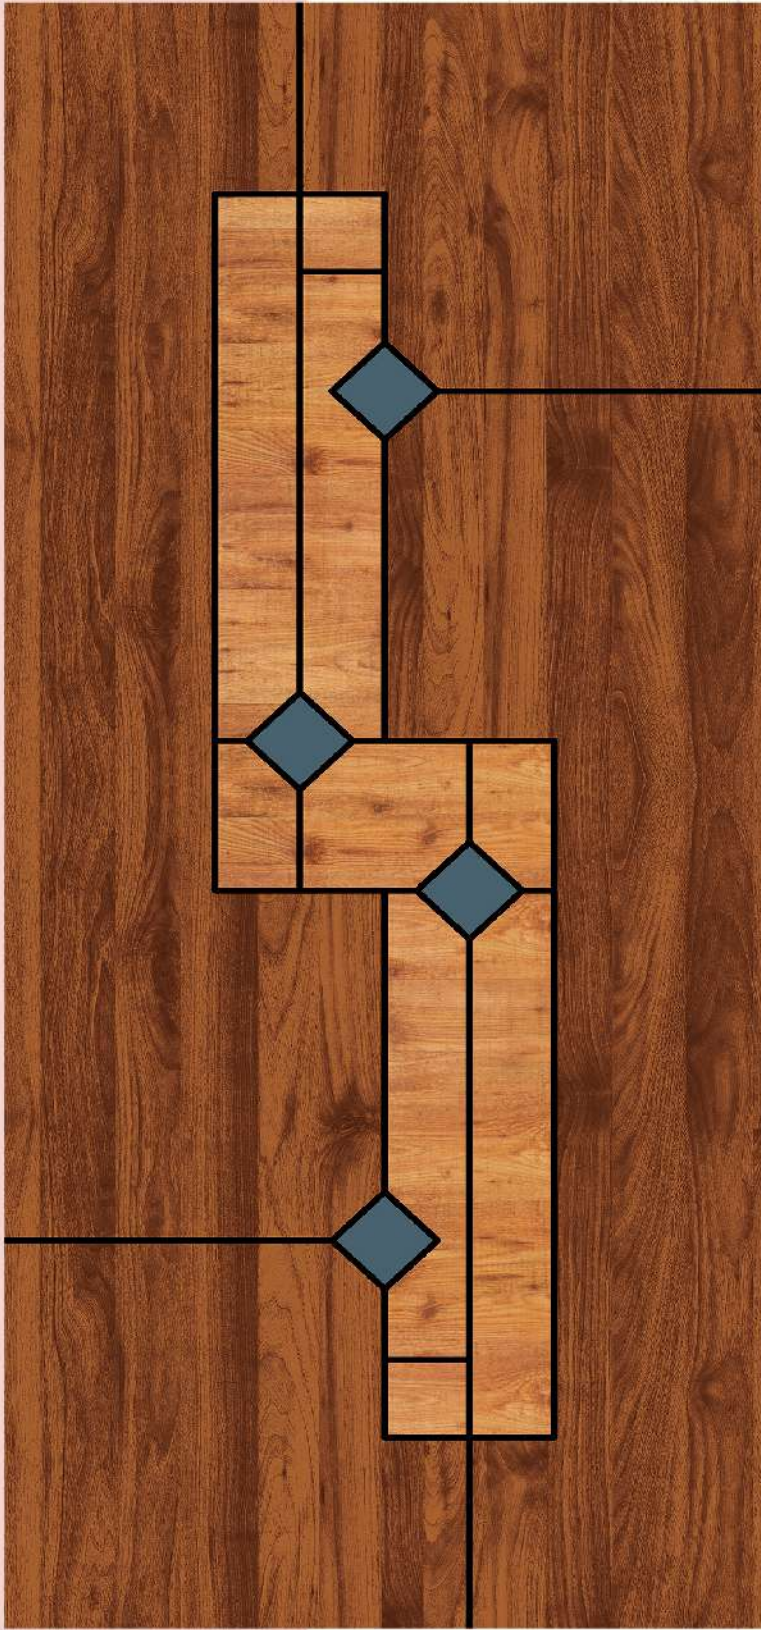

KWR - 01

TRANSFORM

Your Space, Elevate Your Style.