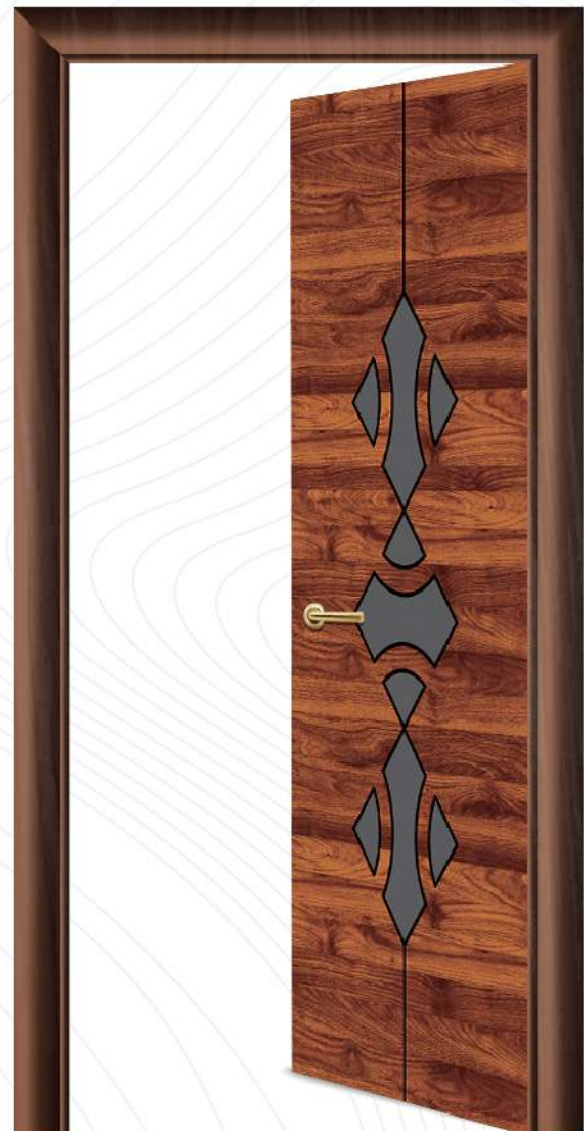

KSP - 404

Availability

- » It is generally structured with solid extrusion and in more than 850+ Kg/Cubic meter density.