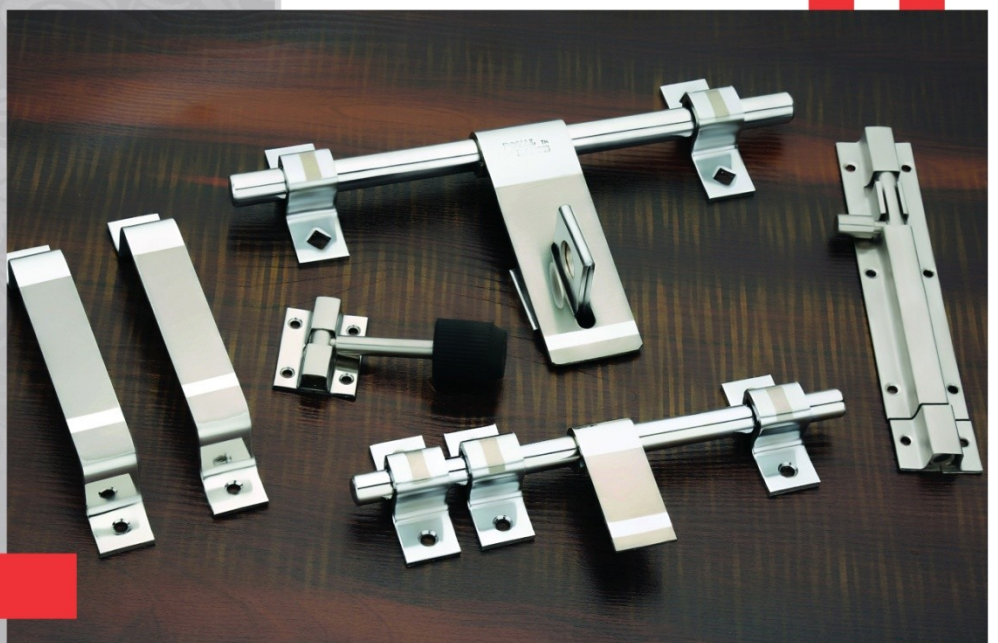

**Available Finish  
Crome Plated, Antique**

**Laher**

**109 NO. (1.5MM)  
209 NO. (2MM)  
259 NO. (2.5MM)  
309 NO. (3MM)**

**Available Finish  
Crome Plated, Antique**

**Delite**

**110 NO. (1.5MM)  
210 NO. (2MM)**