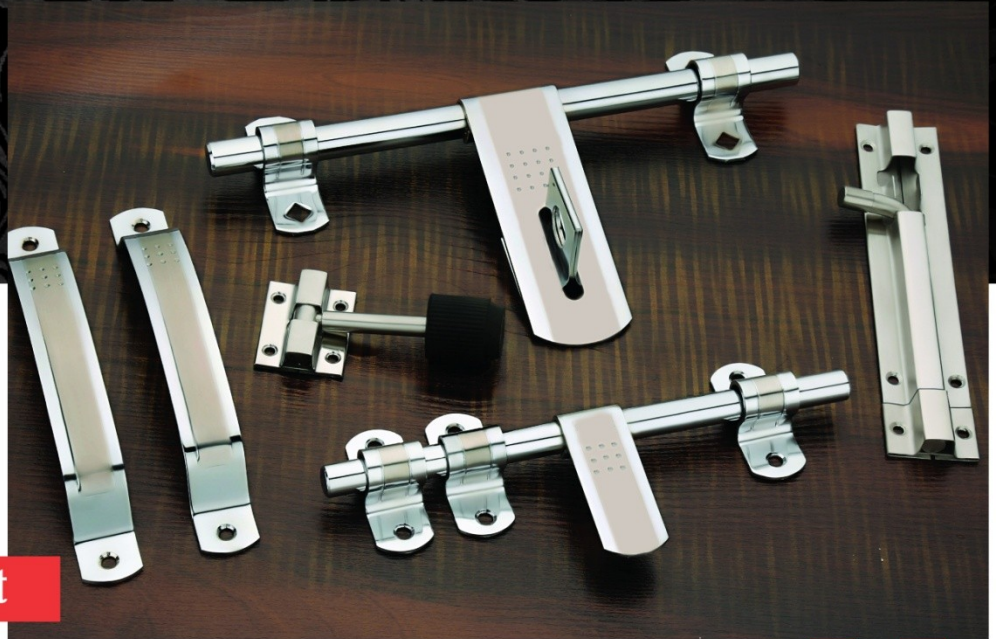

**110 NO. (1.5MM)
210 NO. (2MM)**

**Available Finish
Crome Plated, Antique**

Ambos Dot

310 NO. (3MM)

**Available Finish
Crome Plated, Antique**

Ipl