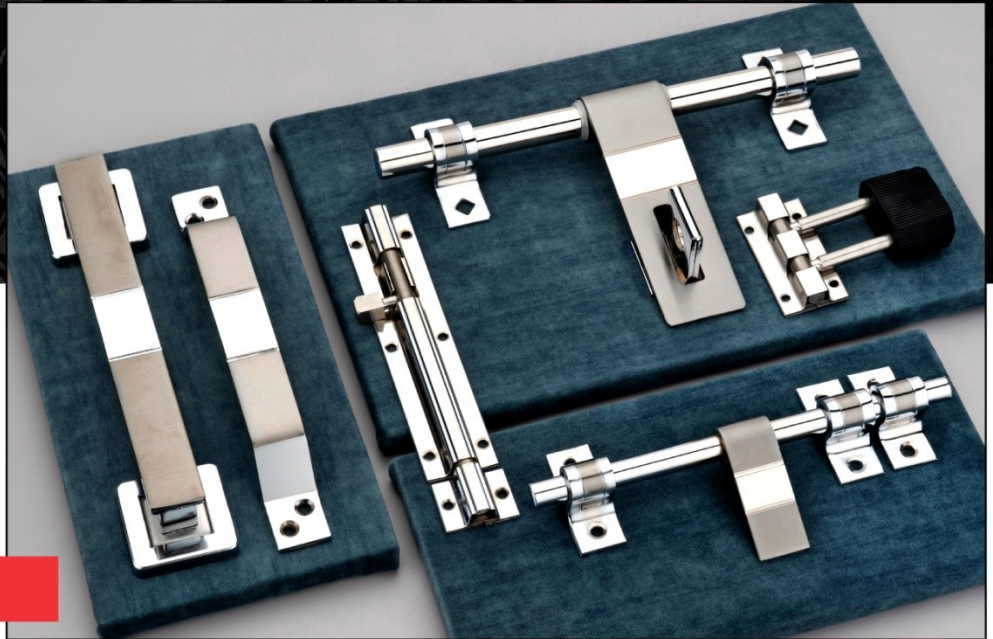

GAJ®

STAINLESS STEEL

Stainless Steel Door Kit

427 NO. (4MM)

Available Finish
Crome Plated, Antique

Two Line