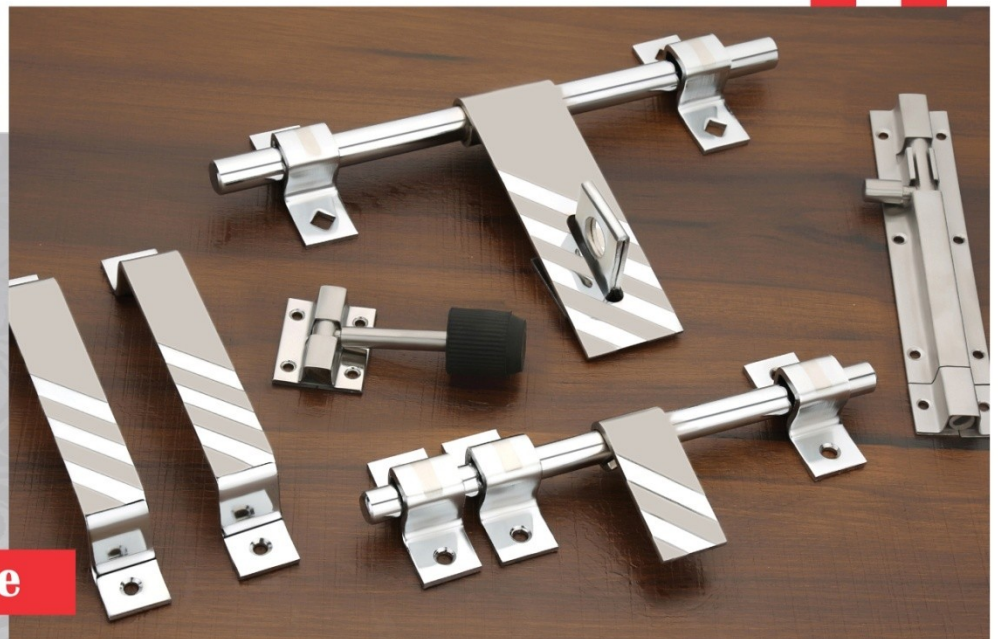

101 NO. (1.5MM)
201 NO. (2MM)
251 NO. (2.5MM)
301 NO. (3MM)
Available Finish
Chrome Plated, Antique

Twenty Twenty

202 NO. (2MM)
252 NO. (2.5MM)
302 NO. (3MM)

Available Finish
Chrome Plated, Antique

Cross Line