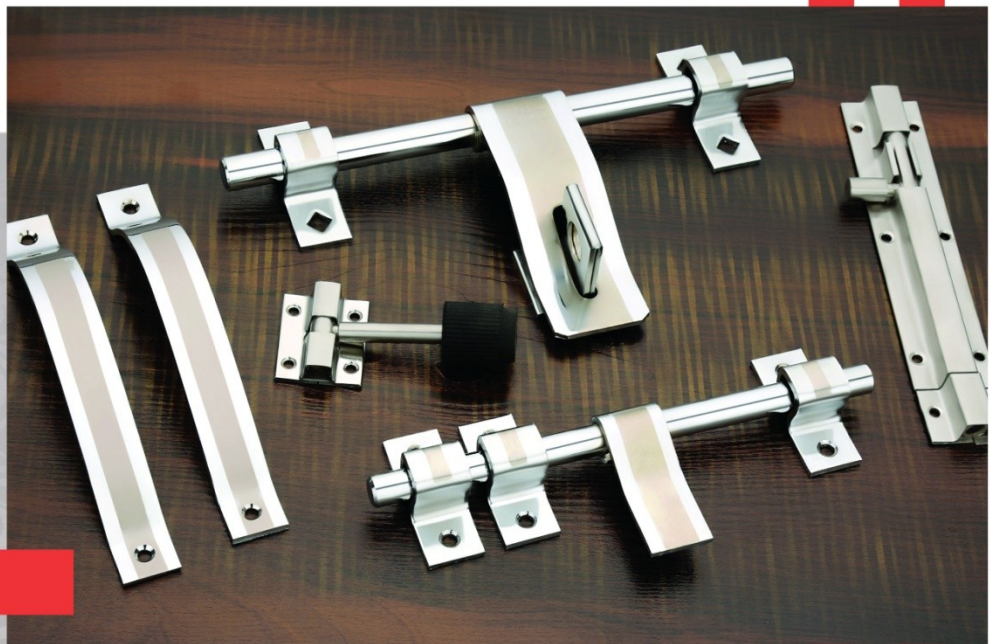

Stainless Steel Door Kit

**207 NO. (2MM)
307 NO. (3MM)
407 NO. (4MM)**

**Available Finish
Crome Plated, Antique**

Two Line

**108 NO. (1.5MM)
208 NO. (2MM)
258 NO. (2.5MM)
308 NO. (3MM)**

**Available Finish
Crome Plated, Antique**

Laher

**109 NO. (1.5MM)
209 NO. (2MM)
259 NO. (2.5MM)
309 NO. (3MM)**

**Available Finish
Crome Plated, Antique**

Delite