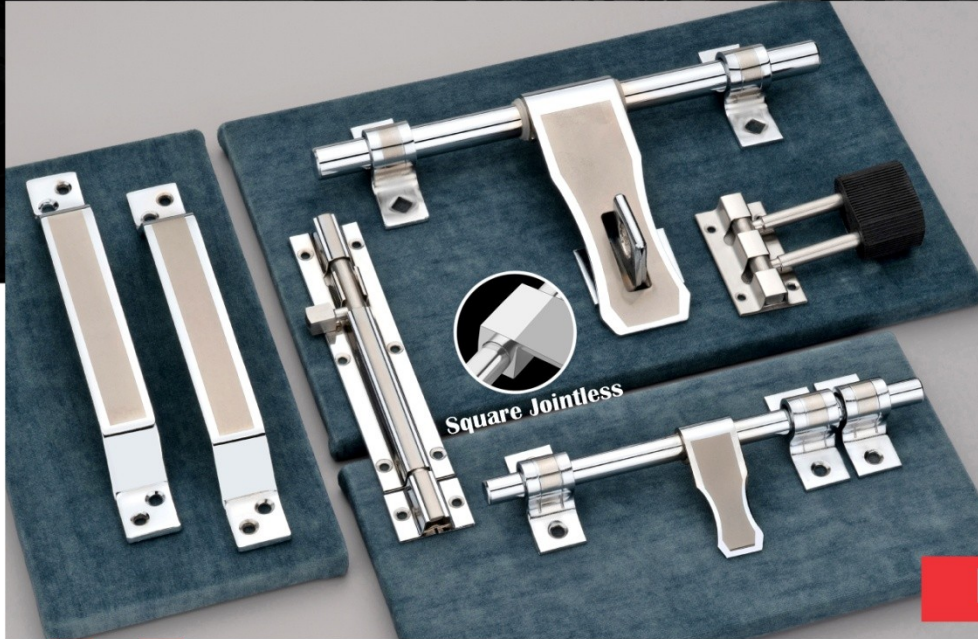

Stainless Steel Door Kit

GAJ®

STAINLESS STEEL