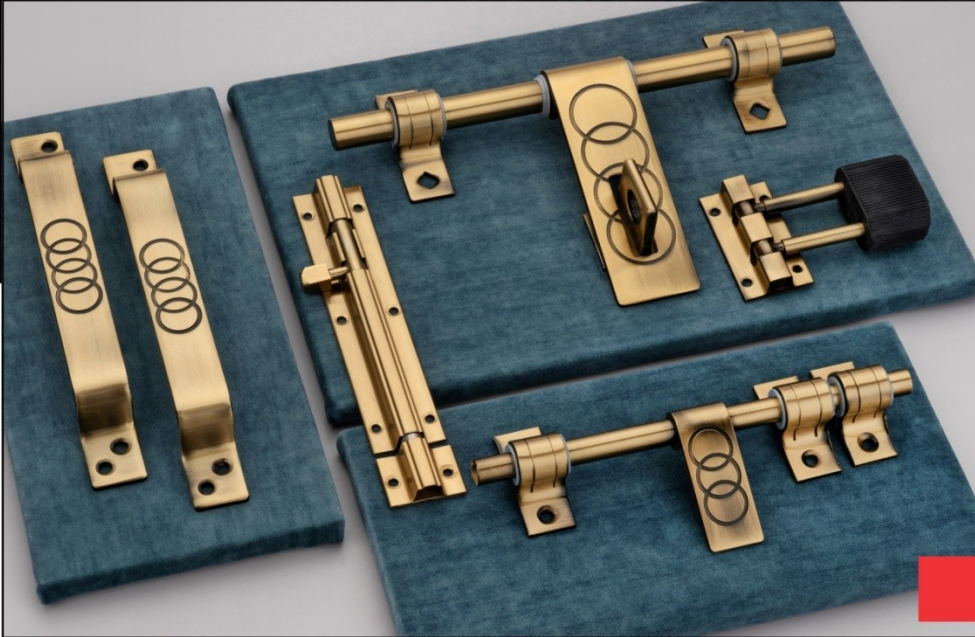

429 NO. (4MM)

Available Finish
Crome Plated, Antique

OD