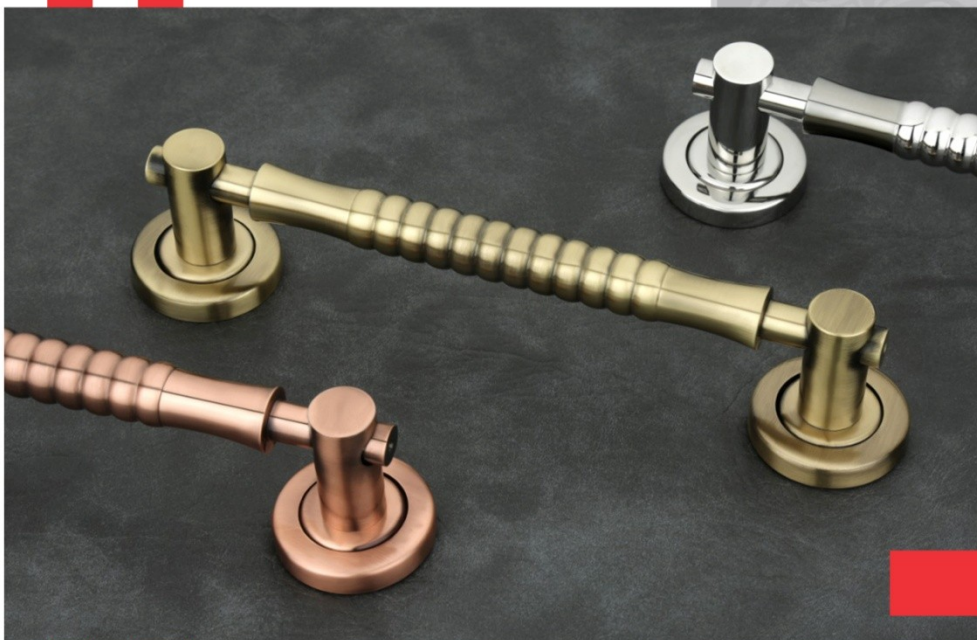

Available Finish
Chrome Plated, Antique

09