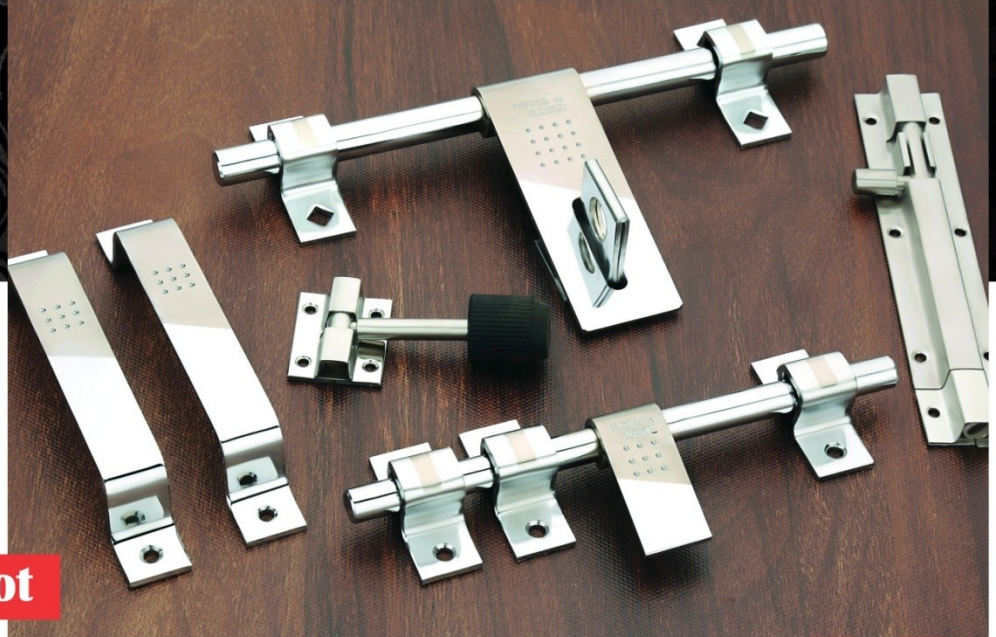

104 NO. (1.5MM)
204 NO. (2MM)
254 NO. (2.5MM)
304 NO. (3MM)

Available Finish
Chrome Plated, Antique

Diamond Dot

105 NO. (1.5MM)
205 NO. (2MM)
255 NO. (2.5MM)
305 NO. (3MM)

Available Finish
Chrome Plated, Antique

State Line