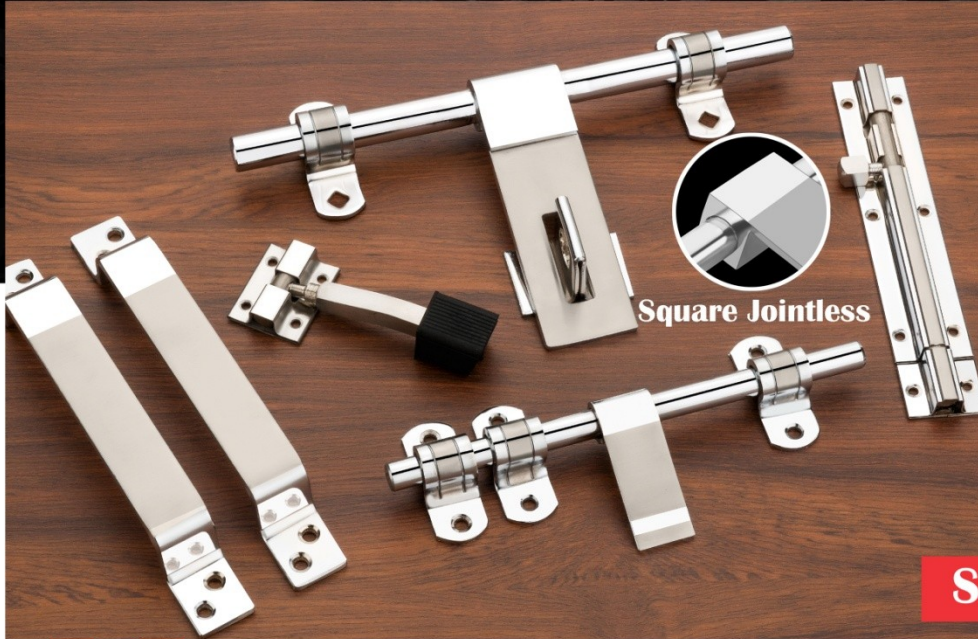

**Dzire**

**216 NO. (2MM)**  
**266 NO. (2.5MM)**  
**316 NO. (3MM)**

**Available Finish**  
**Chrome Plated, Antique**

**Round Ambose**

**Square Jointless**

**400 NO. Regular (4MM)  
400 NO. Square (4mm)**