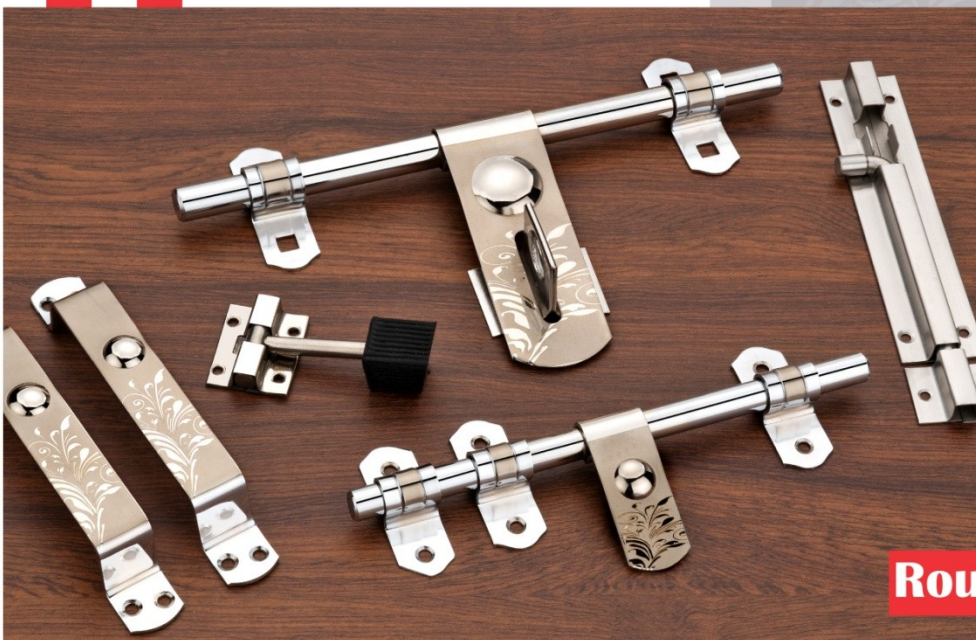

216 NO. (2MM)
266 NO. (2.5MM)
316 NO. (3MM)

Available Finish
Chrome Plated, Antique

Round Ambose