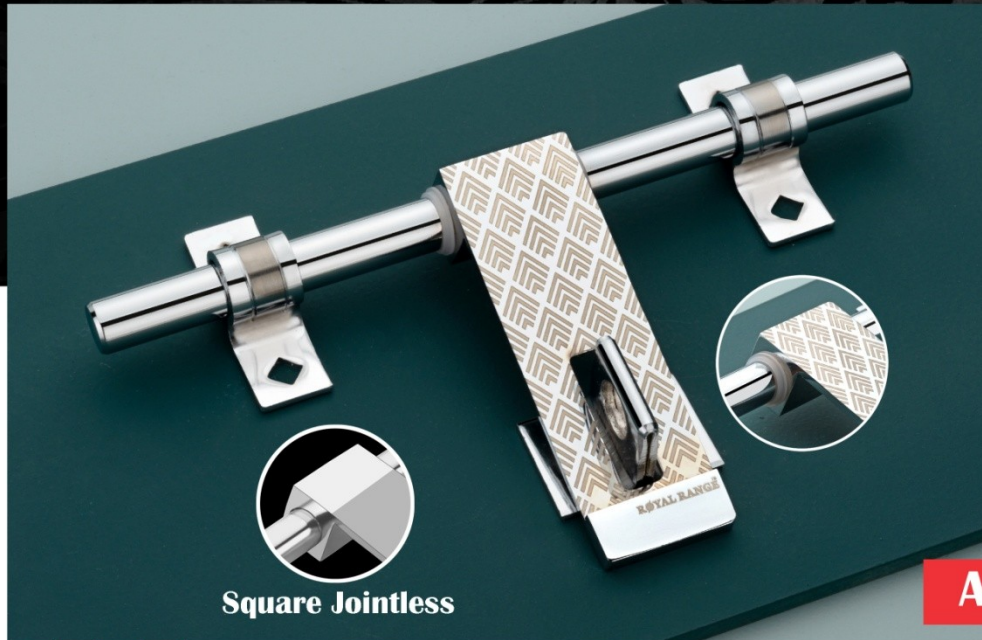

**Hexa Laser**

**Square Jointless**

**418 NO. Square (4mm)**

**Available Finish**  
**Chrome Plated, Antique**

**Tryangle Laser**

**Square Jointless**

**419 NO. Square (4mm)**

**Available Finish**  
**Crome Plated, Antique**