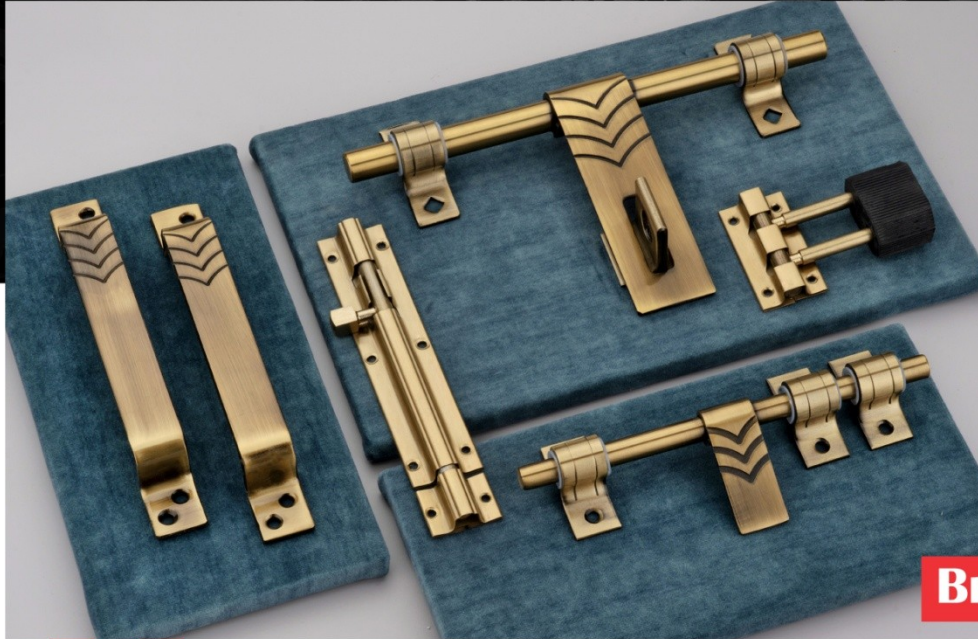

Stainless Steel Antique Door Kit

431 NO. (4MM)

Available Finish
Crome Plated, Antique

Brass Antique